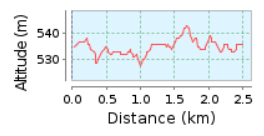

Achilles Hope & Possibility Run 2018

2.5 km (round trip)

Total climb: 18 m, Total descent: 18 m

Altitude range 15 m (Altitude from: 528 m to 543 m)